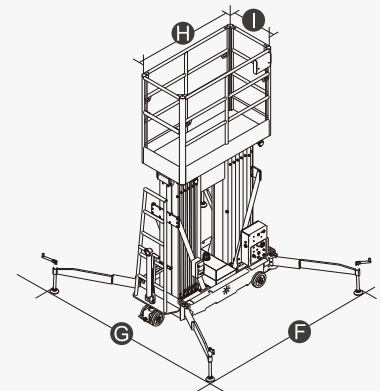

SPECIFICATIONS

Size	Metric	British
Max. Working Height A	12.50m	41ft
Max. Platform Height B	10.50m	34ft 5in
Overall Length(Stowed) C	1.70m	5ft 7in
Overall Width(Stowed) D	0.82m	2ft 8in
Overall Height(Stowed) E	1.99m	6ft 6in
Outrigger Footprint(Length F×Width G)	2.31m/2.39m	7ft 7in/7ft 10in
Platform Size(Length H×Width I)	1.40m×0.65m	4ft 7in×2ft 2in
Ground Clearance	0.055m	2in
BackSize	0.18m	7in
FrontSize	0.18m	7in

Performance

S.W.L	250kg	551lb
Max. Occupants	2	2
Up/Down Speed	62/42sec	62/42sec

Weight

Weight - AC	820kg	1807lb
Weight - DC	880kg	1940lb

Power

Battery	2×12V/85Ah	2×12V/85Ah
Charger	12V/15A	12V/15A
Lifting Motor - AC	220VAC/1.5kW	220VAC/1.5kW
Lifting Motor - DC	12VDC/2.5kW	12VDC/2.5kW

ELECTRIC