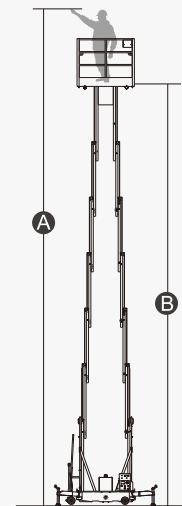

## SPECIFICATIONS

Size	Metric	British
Max. Working Height <b>A</b>	12.50m	41ft
Max. Platform Height <b>B</b>	10.50m	34ft 5in
Overall Length(Stowed) <b>C</b>	1.70m	5ft 7in
Overall Width(Stowed) <b>D</b>	0.82m	2ft 8in
Overall Height(Stowed) <b>E</b>	1.99m	6ft 6in
Outrigger Footprint(Length <b>F</b> ×Width <b>G</b> )	2.31m/2.39m	7ft 7in/7ft 10in
Platform Size(Length <b>H</b> ×Width <b>I</b> )	1.40m×0.65m	4ft 7in×2ft 2in
Ground Clearance	0.055m	2in
BackSize	0.18m	7in
FrontSize	0.18m	7in

### Performance

S.W.L	250kg	551lb
Max. Occupants	2	2
Up/Down Speed	62/42sec	62/42sec

### Weight

Weight - AC	820kg	1807lb
Weight - DC	880kg	1940lb

### Power

Battery	2×12V/85Ah	2×12V/85Ah
Charger	12V/15A	12V/15A
Lifting Motor - AC	220VAC/1.5kW	220VAC/1.5kW
Lifting Motor - DC	12VDC/2.5kW	12VDC/2.5kW

ELECTRIC