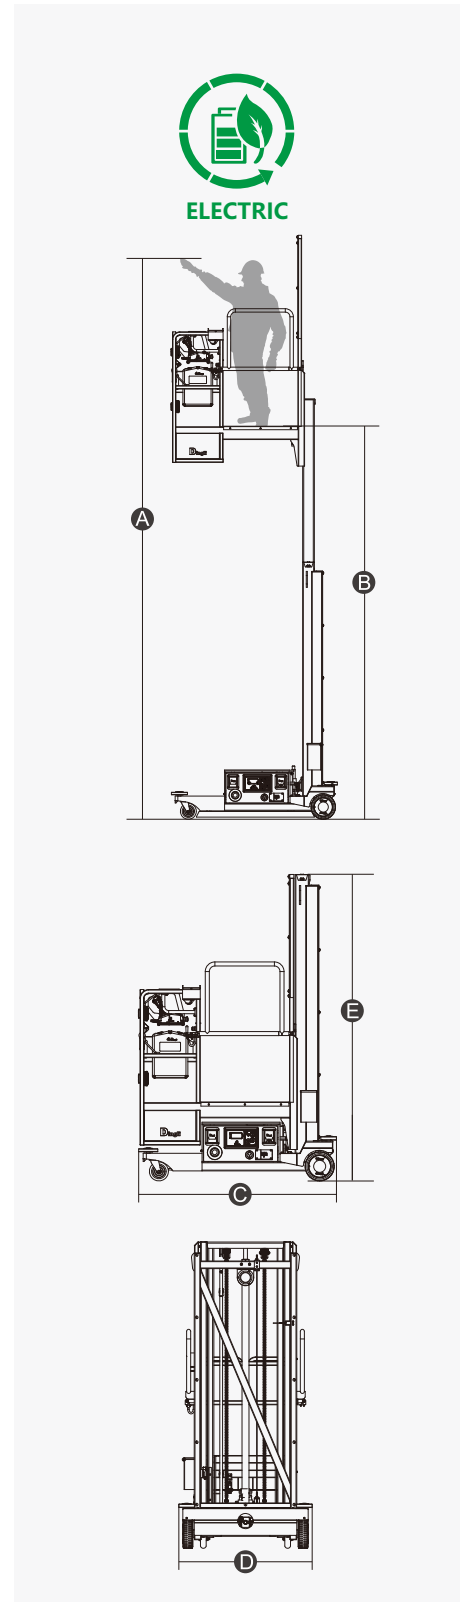

SPECIFICATIONS

Size	Metric	British
Max. Working Height A	5.70m	18ft 8in
Max. Platform Height B	3.70m	12ft 2in
Overall Length C	1.56m	5ft 1in
Overall Width D	1.06m	3ft 6in
Overall Height E	2.42m	7ft 11in
Platform Size(Length×Width)	0.71m×0.80m	2ft 4in×2ft 8in
Ground Clearance	0.08m	3in
Wheelbase	1.27m	4ft 2in
Turning Radius	0	0
Tyres(Drive Motors)	Φ230×80mm	Φ9in×3in
Tyres(Front)	0.15m	6in

Performance		
S.W.L	300kg	661lb
Max. Occupants	1	1
Travel Speed(Stowed)	4.0km/h	2.5mph
Travel Speed(Raised)	0.8km/h	1.5mph
UP/Down Speed	22/19sec	22/19sec
Gradeability	25%	25%
Max. Working Slope	X-1.5°/Y-2°	X-1.5°/Y-2°

Weight		
Weight	720kg	1587lb

Power		
Battery	2×12V/105Ah	2×12V/105Ah
Charger	24V/30A	24V/30A
Drive Motor	2×24VDC/0.4kW	2×24VDC/0.4kW
Lifting Motor	24V/2.2kW	24V/2.2kW

FEATURES

Standard Items

- Proportional Joystick Controls
- Self-Locking Gates
- Drivable At Full Height
- Non-Marking Tires
- Two-Wheel Drive
- Two-Wheel Steering
- Automatic Braking System
- Emergency Descent System
- Tubing Explosion-Proof System
- Tilt Alarm
- Motion Alarm
- Horn
- Hour Meter
- Charging Indicator
- Charging Protection System
- Flashing Beacon
- Drive Enable
- Lanyard Attachment Point
- Tie-Down And Lifting Points
- Platform Load Sense System
- Emergency Stop Button
- Battery Indicator
- Safety Arm
- Anti-Collision Wheels